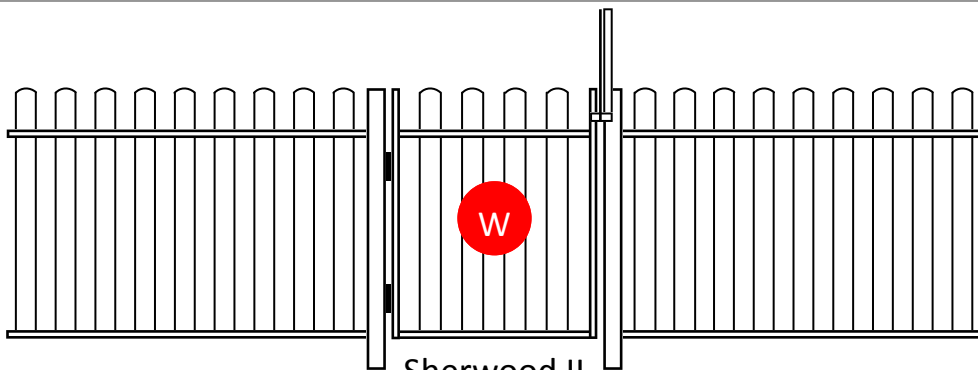

Popular Pool Fence Designs and Colours

Manor III

Available in Galv Steel or Aluminium - Aluminium recommended

Oxford II

Available in Galv Steel or Aluminium - Aluminium recommended

Regency III

Available in Galv Steel or Aluminium - Aluminium recommended