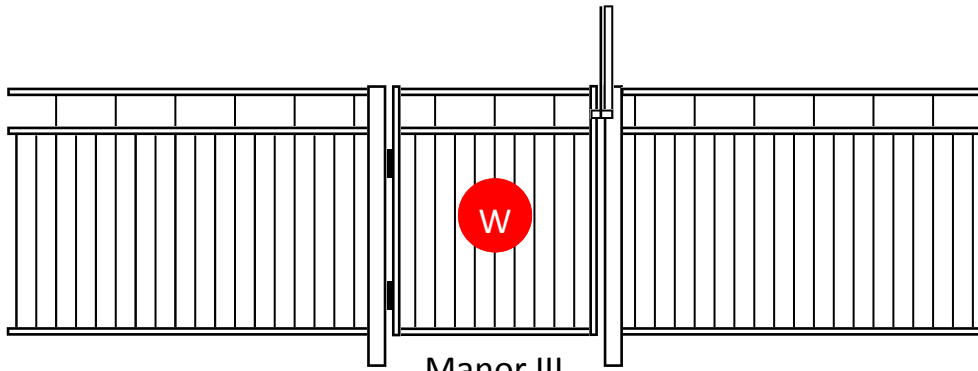

Popular Pool Fence Designs and Colours

Manor III

Available in Galv Steel or Aluminium - Aluminium recommended