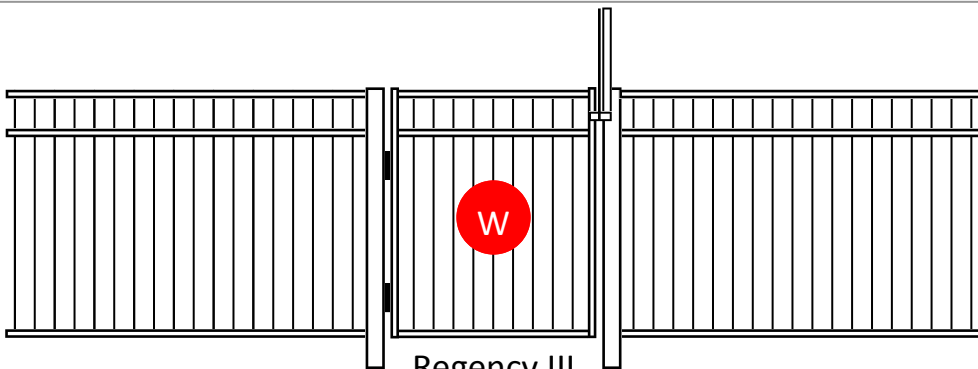

Popular Pool Fence Designs and Colours

Manor III

Available in Galv Steel or Aluminium - Aluminium recommended

Oxford II

Available in Galv Steel or Aluminium - Aluminium recommended

Regency III

Available in Galv Steel or Aluminium - Aluminium recommended