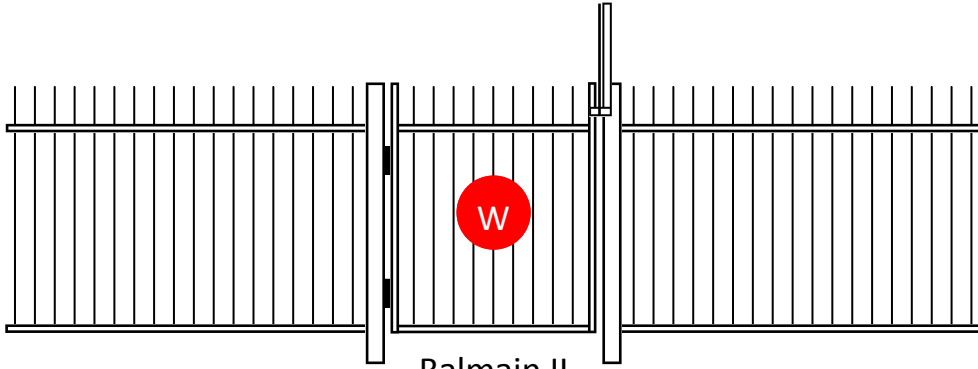

Popular Pool Fence Designs and Colours

Balmain II

Available in Galv Steel or Aluminium - Aluminium recommended

Camden III

Available in Galv Steel or Aluminium - Aluminium recommended

Classic II

Available in Galv Steel or Aluminium - Aluminium recommended