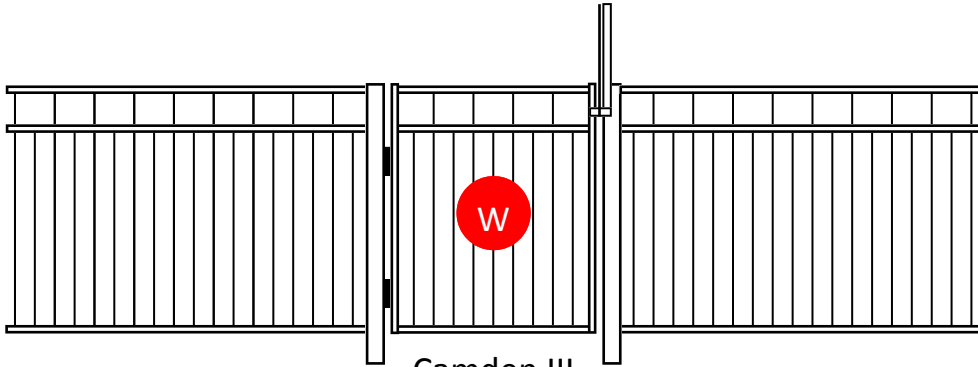

Popular Pool Fence Designs and Colours

Balmain II

Available in Galv Steel or Aluminium - Aluminium recommended

Camden III

Available in Galv Steel or Aluminium - Aluminium recommended

Classic II

Available in Galv Steel or Aluminium - Aluminium recommended