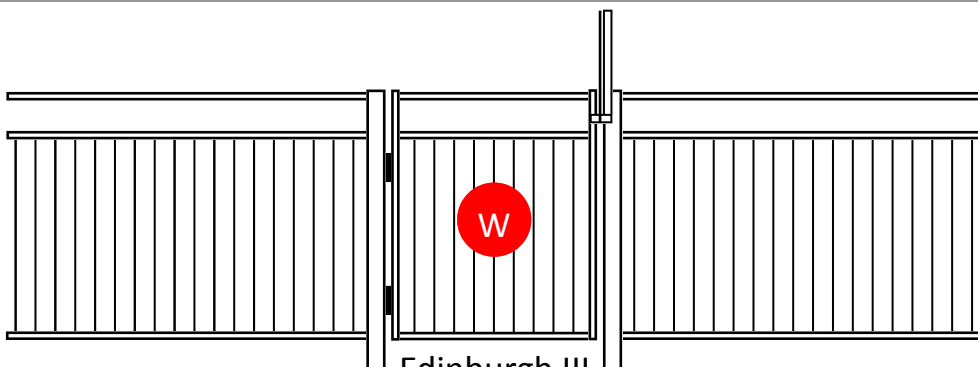

Popular Pool Fence Designs and Colours

Balmain II

Available in Galv Steel or Aluminium - Aluminium recommended

Camden III

Available in Galv Steel or Aluminium - Aluminium recommended

Classic II

Available in Galv Steel or Aluminium - Aluminium recommended