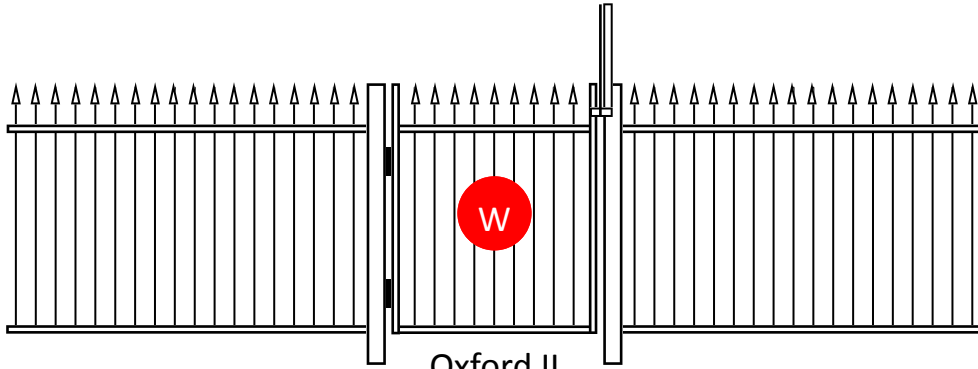

0800 353 500 | www.warnerfences.co.nz

These illustrations are a selection of the pool fences and gates available. There are many more design options available. Please ask your local Warner Franchisee. These designs are protected by Copyright. Note the is  not part of the finished product. Colours shown are indicative only, colour charts available from your local franchisee.

Popular Pool Fence Designs and Colours

Manor III

Available in Galv Steel or Aluminium - Aluminium recommended

Oxford II

Available in Galv Steel or Aluminium - Aluminium recommended

Regency III

Available in Galv Steel or Aluminium - Aluminium recommended