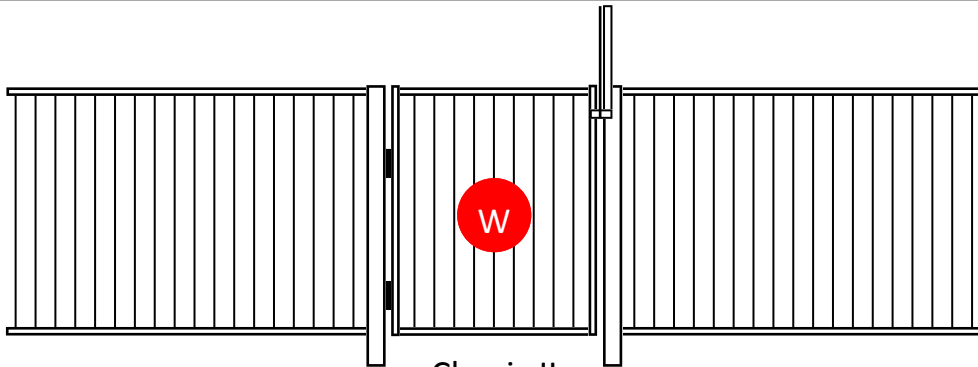

Popular Pool Fence Designs and Colours

Balmain II

Available in Galv Steel or Aluminium - Aluminium recommended

Camden III

Available in Galv Steel or Aluminium - Aluminium recommended

Classic II

Available in Galv Steel or Aluminium - Aluminium recommended