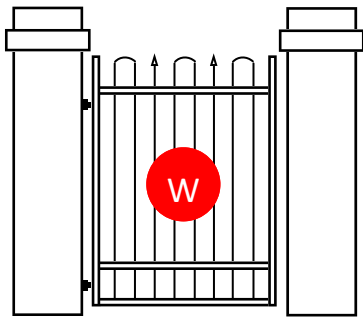

Popular Pathgate Designs and Colours

Tudor III

WARNER.

Fences • Path & driveway gates • Auto-gate openers • Balustrades

0800 353 500 | www.warnerfences.co.nz

These illustrations are a selection of the pathway gates available. There are many more design options available. Please ask your local Warner Franchisee. These designs are protected by Copyright.

Note the is not part of the finished product. Colours shown are indicative only, colour charts available from your local franchisee.