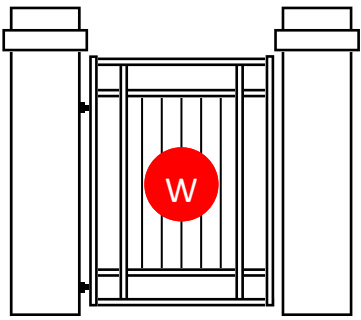

Signal Red

WARNER.

Fences • Path & driveway gates • Auto-gate openers • Balustrades

0800 353 500 | www.warnerfences.co.nz

These illustrations are a selection of the pathway gates available. There are many more design options available. Please ask your local Warner Franchisee. These designs are protected by Copyright.

Sherwood III

Surrey III

Tudor II

Tudor III

Vogue IV

Watford III

Westminster III - Arch

Westminster Royal III