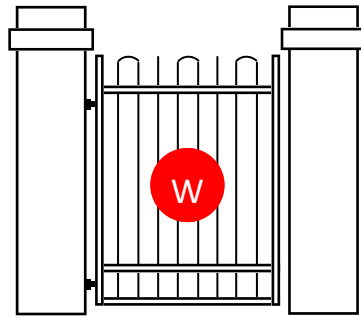

Riviera III