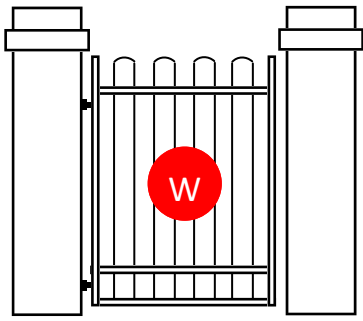

Signal Red

WARNER.

Fences • Path & driveway gates • Auto-gate openers • Balustrades

0800 353 500 | www.warnerfences.co.nz

These illustrations are a selection of the pathway gates available. There are many more design options available. Please ask your local Warner Franchisee. These designs are protected by Copyright.

Note the is  not part of the finished product. Colours shown are indicative only, colour charts available from your local franchisee.

Popular Pathgate Designs and Colours

Riviera II

Riviera III

Sherwood II