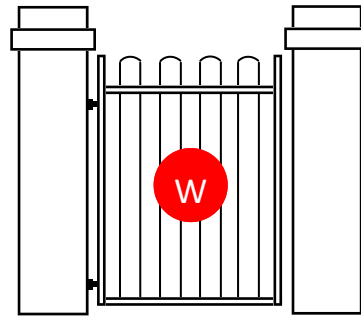

Signal Red

WARNER.

Fences • Path & driveway gates • Auto-gate openers • Balustrades

0800 353 500 | www.warnerfences.co.nz

These illustrations are a selection of the pathway gates available. There are many more design options available. Please ask your local Warner Franchisee. These designs are protected by Copyright.

Note the is  not part of the finished product. Colours shown are indicative only, colour charts available from your local franchisee.

Popular Pathgate Designs and Colours

Riviera II

Riviera III

Sherwood II