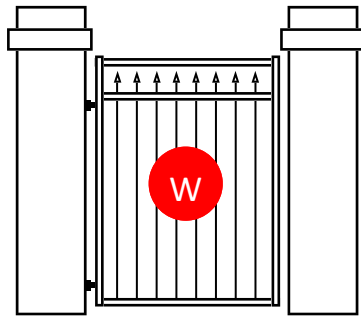

Popular Pathgate Designs and Colours

Surrey III

WARNER.

Fences • Path & driveway gates • Auto-gate openers • Balustrades

0800 353 500 | www.warnerfences.co.nz

These illustrations are a selection of the pathway gates available. There are many more design options available. Please ask your local Warner Franchisee. These designs are protected by Copyright.

Note the is not part of the finished product. Colours shown are indicative only, colour charts available from your local franchisee.