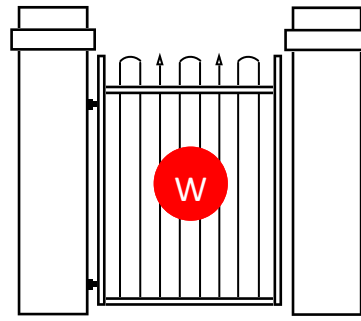

Popular Pathgate Designs and Colours

Tudor II

WARNER.

Fences • Path & driveway gates • Auto-gate openers • Balustrades

0800 353 500 | www.warnerfences.co.nz

These illustrations are a selection of the pathway gates available. There are many more design options available. Please ask your local Warner Franchisee. These designs are protected by Copyright.

Note the is not part of the finished product. Colours shown are indicative only, colour charts available from your local franchisee.