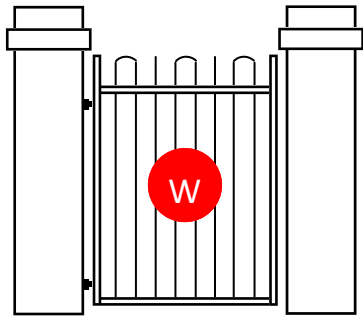

Popular Pathgate Designs and Colours

Riviera II