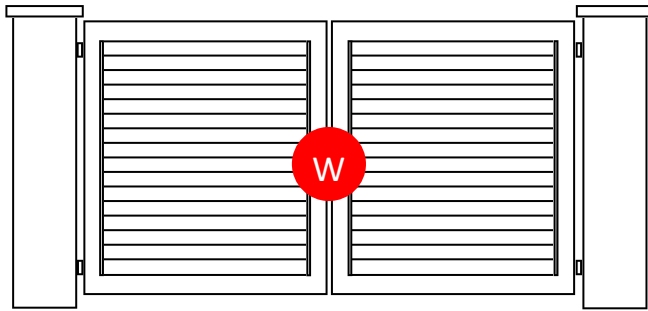

Popular Louvre Fence & Gate Designs and Colours

Louvre Pathgates & Fence Panels

Louvre Double Swing Gates

Louvre Single Swing Gates

Louvre Sliding Gates

WARNER.

Fences • Path & driveway gates • Auto-gate openers • Balustrades

0800 353 500 | www.warnerfences.co.nz

These illustrations are a selection of the louvre fences and gates available. There are many more design options available. Please ask your local Warner Franchisee. These designs are protected by Copyright. Note the is  not part of the finished product. Colours shown are indicative only, colour charts available from your local franchisee.