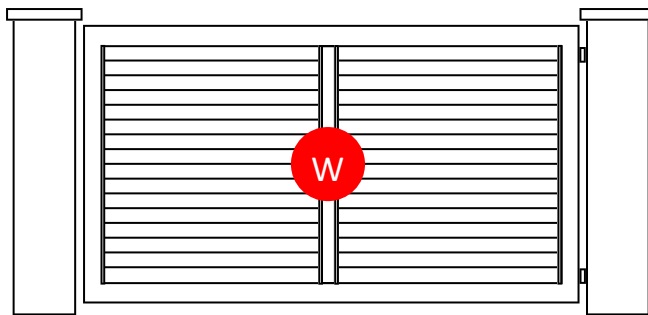

Popular Louvre Fence & Gate Designs and Colours

Louvre Pathgates & Fence Panels

Louvre Double Swing Gates

Louvre Single Swing Gates

Louvre Sliding Gates

WARNER.

Fences • Path & driveway gates • Auto-gate openers • Balustrades

0800 353 500 | www.warnerfences.co.nz

These illustrations are a selection of the louvre fences and gates available. There are many more design options available. Please ask your local Warner Franchisee. These designs are protected by Copyright. Note the is  not part of the finished product. Colours shown are indicative only, colour charts available from your local franchisee.