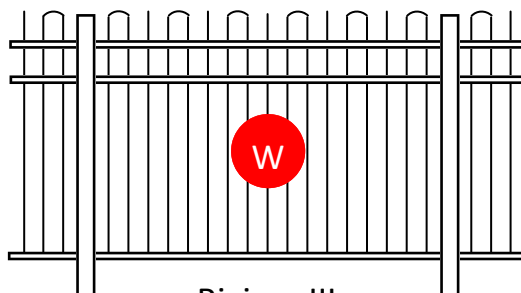

Riviera III

Available in Galv Steel or Aluminium