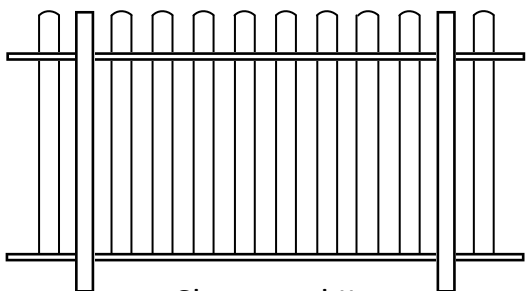

# WARNER.

Fences • Path & driveway gates • Auto-gate openers • Balustrades

0800 353 500 | [www.warnerfences.co.nz](http://www.warnerfences.co.nz)

These illustrations are a selection of the garden and boundary fences available. There are many more design options available. Please ask your local Warner Franchisee. These designs are protected by Copyright. Note the is  not part of the finished product. Colours shown are indicative only, colour charts available from your local franchisee.

# Popular Garden & Boundary Fence Designs and Colours

Riviera II

Available in Galv Steel or Aluminium

Riviera III

Available in Galv Steel or Aluminium

Sherwood II

Available in Galv Steel or Aluminium

Sherwood III

Available in Galv Steel or Aluminium

Tudor II

Available in Galv Steel or Aluminium

Tudor III

Available in Galv Steel or Aluminium

Westminster Royal II

Available in Galv Steel or Aluminium

Windsor III