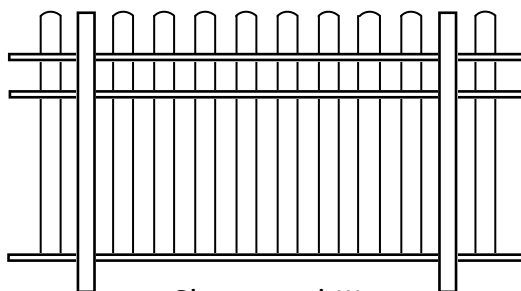

# WARNER.

Fences • Path & driveway gates • Auto-gate openers • Balustrades

0800 353 500 | [www.warnerfences.co.nz](http://www.warnerfences.co.nz)

These illustrations are a selection of the garden and boundary fences available. There are many more design options available. Please ask your local Warner Franchisee. These designs are protected by Copyright. Note the is  not part of the finished product. Colours shown are indicative only, colour charts available from your local franchisee.

# Popular Garden & Boundary Fence Designs and Colours

Riviera II

Available in Galv Steel or Aluminium

Riviera III

Available in Galv Steel or Aluminium

Sherwood II

Available in Galv Steel or Aluminium

Sherwood III