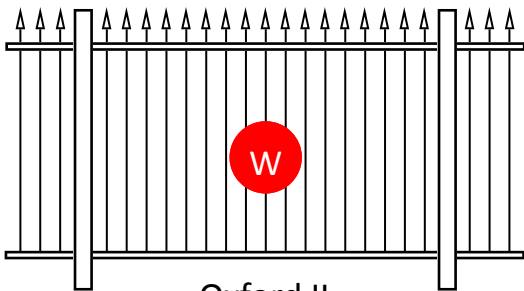

Oxford II

Available in Galv Steel or Aluminium