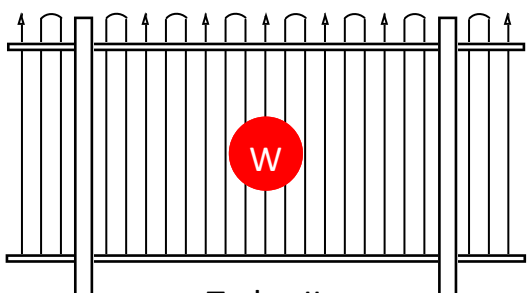

Tudor II

Available in Galv Steel or Aluminium