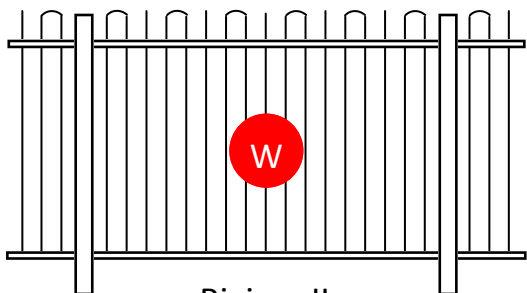

Popular Garden & Boundary Fence Designs and Colours

Riviera II

Available in Galv Steel or Aluminium