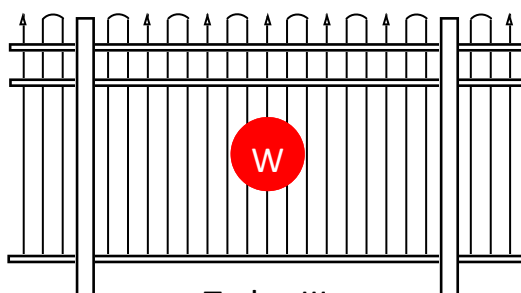

Tudor III

Available in Galv Steel or Aluminium