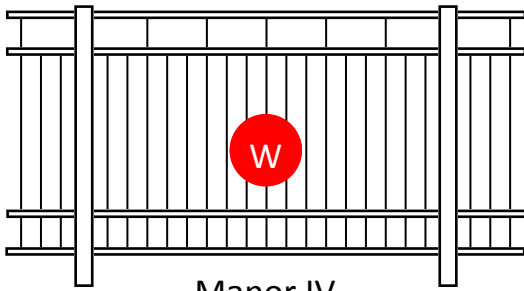

Manor IV

Available in Galv Steel or Aluminium