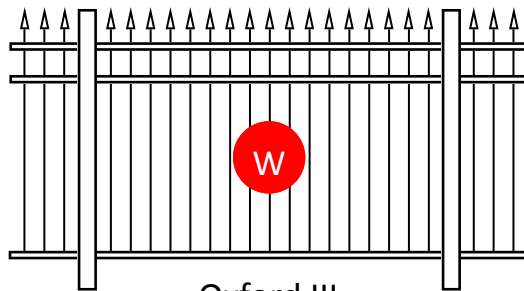

Oxford III

Available in Galv Steel or Aluminium