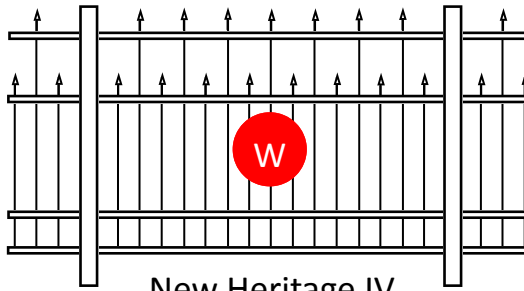

New Heritage IV

Available in Galv Steel or Aluminium