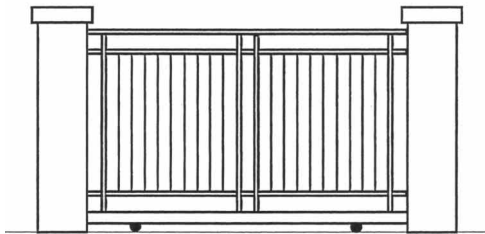

0800 353 500
www.warnerfences.co.nz

Fences • Path & driveway gates • Auto-gate openers • Balustrades

Driveway Sliding Gates

Manor IV

New Heritage IV

Oceana IV

Vogue IV

Please contact us to discuss your project and view the full range of design options