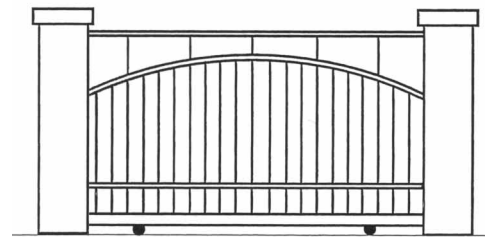

0800 353 500
www.warnerfences.co.nz

Fences • Path & driveway gates • Auto-gate openers • Balustrades

Driveway Sliding Gates

Manor IV

New Heritage IV

Oceana IV

Vogue IV

Please contact us to discuss your project and view the full range of design options