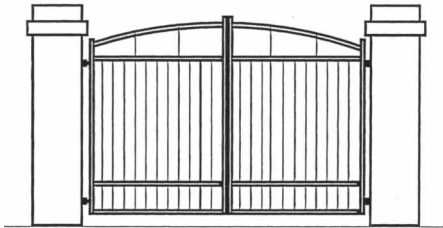

Driveway Gates

Bradford IV

Charleston IV

Chicago IV

Houston IV

Montana IV

Please contact us to discuss your project and view the full range of design options

WARNER.

0800 353 500
www.warnerfences.co.nz

Fences • Path & driveway gates • Auto-gate openers • Balustrades

Driveway Sliding Gates

Manor IV

New Heritage IV

Oceana IV

Vogue IV

Please contact us to discuss your project and view the full range of design options