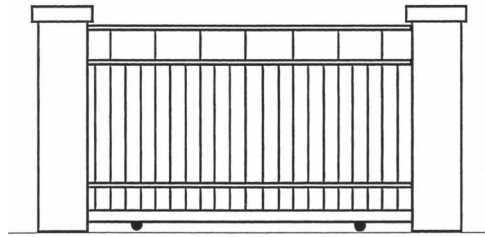

0800 353 500
www.warnerfences.co.nz

Fences • Path & driveway gates • Auto-gate openers • Balustrades

Driveway Sliding Gates

Manor IV

New Heritage IV

Oceana IV

Vogue IV

Please contact us to discuss your project and view the full range of design options