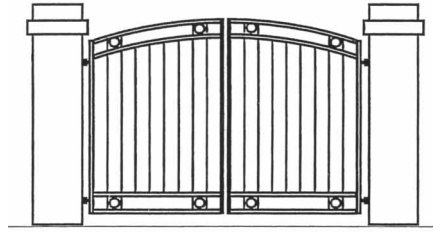

Driveway Gates

Bradford IV

Charleston IV

Chicago IV

Houston IV

Montana IV

Please contact us to discuss your project and view the full range of design options

WARNER.

0800 353 500
www.warnerfences.co.nz

Fences • Path & driveway gates • Auto-gate openers • Balustrades

Driveway Sliding Gates

Manor IV

New Heritage IV

Oceana IV

Vogue IV

Please contact us to discuss your project and view the full range of design options