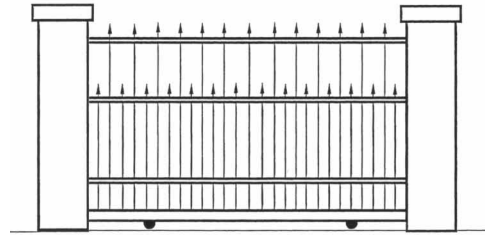

0800 353 500
www.warnerfences.co.nz

Fences • Path & driveway gates • Auto-gate openers • Balustrades

Driveway Sliding Gates

Manor IV

New Heritage IV

Oceana IV

Vogue IV

Please contact us to discuss your project and view the full range of design options