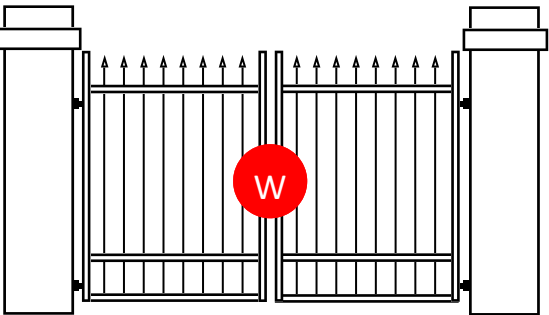

Oxford III

Available in Double Swing / Single Swing / Sliding - Galv Steel or Aluminium