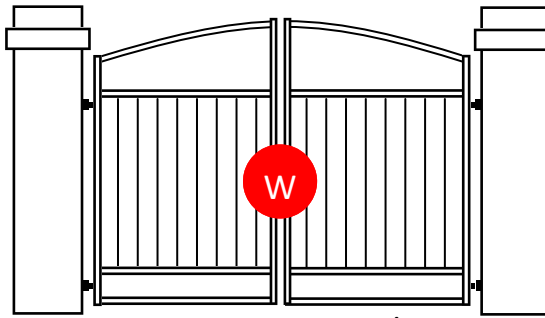

Houston IV - Arch

Available in Double Swing / Single Swing - Galv Steel or Aluminium