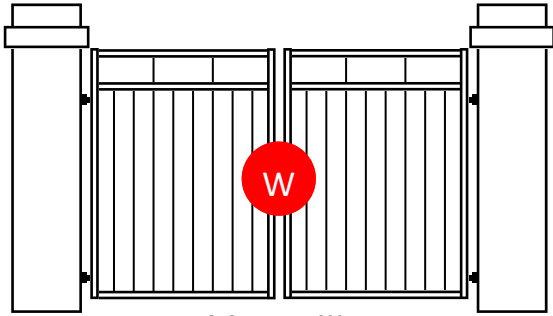

Popular Driveway Gate Designs and Colours

Manor III

Available in Double Swing / Single Swing / Sliding - Galv Steel or Aluminium