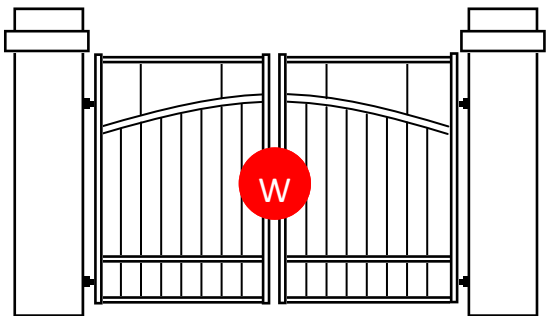

Oceana IV

Available in Double Swing / Single Swing / Sliding - Galv Steel or Aluminium