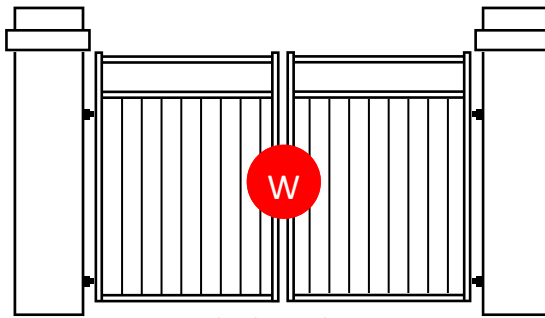

Edinburgh III

Available in Double Swing / Single Swing / Sliding - Galv Steel or Aluminium