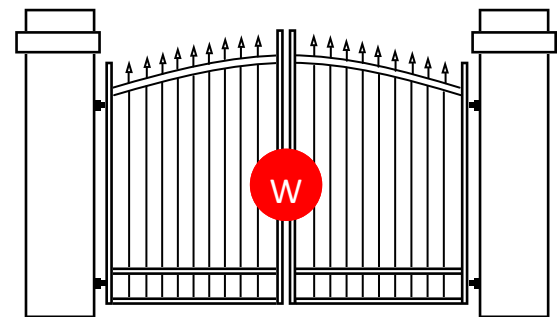

# Popular Driveway Gate Designs and Colours

**Riviera II**

*Available in Double Swing / Single Swing / Sliding - Galv Steel or Aluminium*

**Riviera III**

*Available in Double Swing / Single Swing / Sliding - Galv Steel or Aluminium*

**Sherwood II**

*Available in Double Swing / Single Swing / Sliding - Galv Steel or Aluminium*

**Tudor II**

*Available in Double Swing / Single Swing / Sliding - Galv Steel or Aluminium*

**Tudor III**

*Available in Double Swing / Single Swing / Sliding - Galv Steel or Aluminium*

**Vogue IV**

*Available in Double Swing / Single Swing / Sliding - Galv Steel or Aluminium*

**Westminster III - Arch**

*Available in Double Swing / Single Swing - Galv Steel or Aluminium*

**Westminster Royal III - Arch**