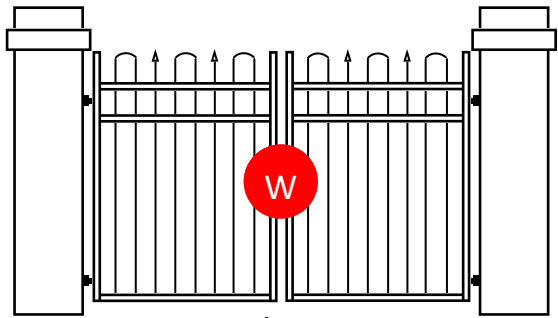

# Popular Driveway Gate Designs and Colours

**Riviera II**

*Available in Double Swing / Single Swing / Sliding - Galv Steel or Aluminium*

**Riviera III**

*Available in Double Swing / Single Swing / Sliding - Galv Steel or Aluminium*

**Sherwood II**

*Available in Double Swing / Single Swing / Sliding - Galv Steel or Aluminium*

**Tudor II**

*Available in Double Swing / Single Swing / Sliding - Galv Steel or Aluminium*

**Tudor III**

*Available in Double Swing / Single Swing / Sliding - Galv Steel or Aluminium*