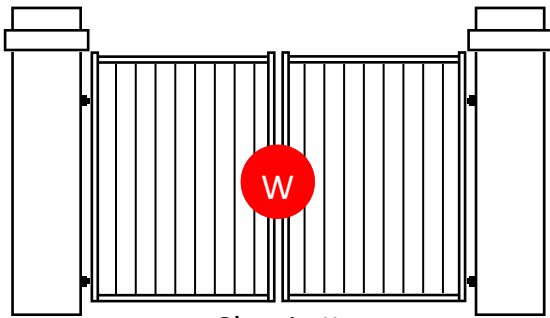

# Popular Driveway Gate Designs and Colours

**Charleston IV - Arch**

*Available in Double Swing / Single Swing - Galv Steel or Aluminium*

**Chicago IV - Arch**

*Available in Double Swing / Single Swing - Galv Steel or Aluminium*