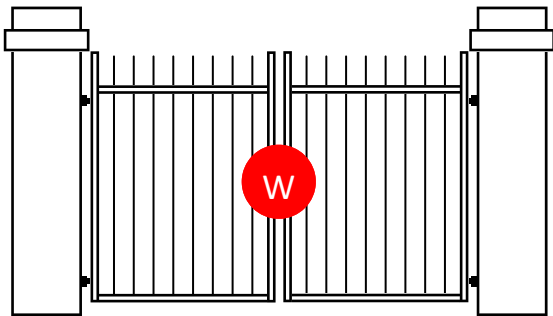

# Popular Driveway Gate Designs and Colours

**Ascot III**

Available in Double Swing / Single Swing / Sliding - Galv Steel or Aluminium

**Aston IV - Arch**

Available in Double Swing / Single Swing - Galv Steel or Aluminium