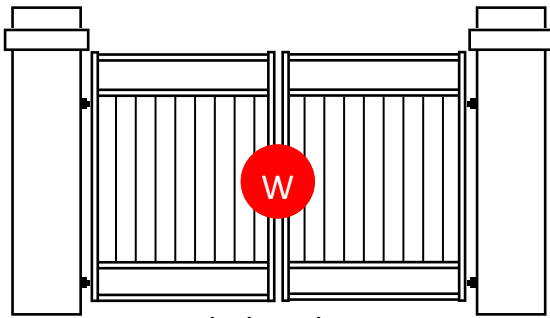

Edinburgh IV

Available in Double Swing / Single Swing / Sliding - Galv Steel or Aluminium