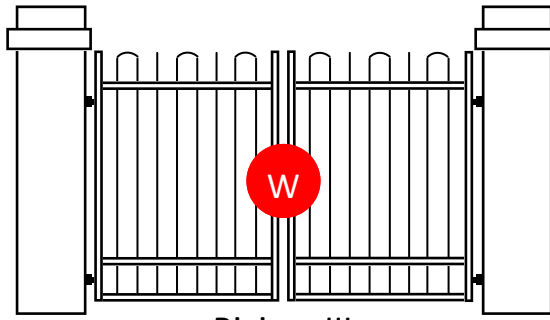

Riviera III

Available in Double Swing / Single Swing / Sliding - Galv Steel or Aluminium