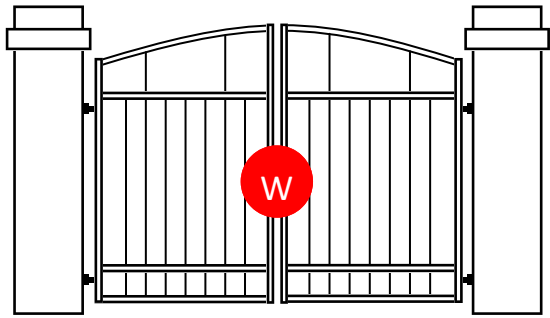

Popular Driveway Gate Designs and Colours

Charleston IV - Arch

Available in Double Swing / Single Swing - Galv Steel or Aluminium