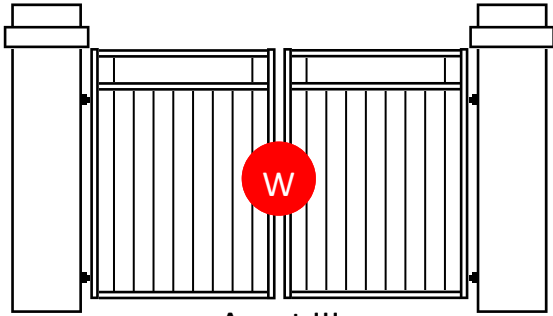

# Popular Driveway Gate Designs and Colours

**Ascot III**

Available in Double Swing / Single Swing / Sliding - Galv Steel or Aluminium

**Aston IV - Arch**

Available in Double Swing / Single Swing - Galv Steel or Aluminium