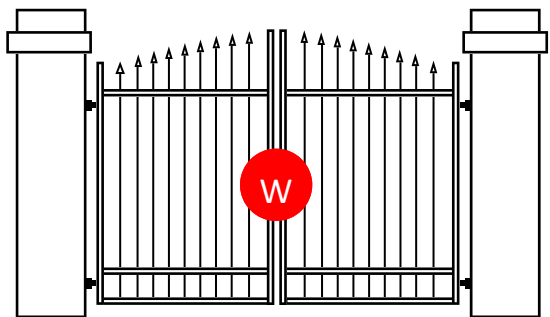

# Popular Driveway Gate Designs and Colours

**Riviera II**

*Available in Double Swing / Single Swing / Sliding - Galv Steel or Aluminium*

**Riviera III**

*Available in Double Swing / Single Swing / Sliding - Galv Steel or Aluminium*

**Sherwood II**

*Available in Double Swing / Single Swing / Sliding - Galv Steel or Aluminium*

**Tudor II**

*Available in Double Swing / Single Swing / Sliding - Galv Steel or Aluminium*

**Tudor III**

*Available in Double Swing / Single Swing / Sliding - Galv Steel or Aluminium*

**Vogue IV**

*Available in Double Swing / Single Swing / Sliding - Galv Steel or Aluminium*

**Westminster III - Arch**

*Available in Double Swing / Single Swing - Galv Steel or Aluminium*

**Westminster Royal III - Arch**