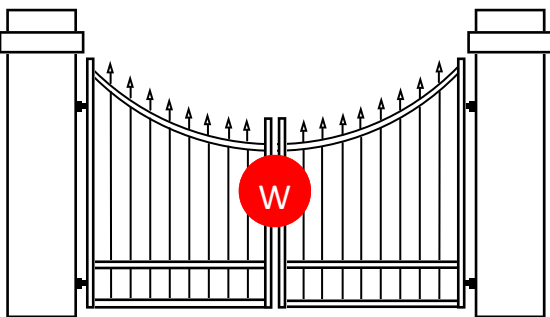

Kensington III - Arch

Available in Double Swing / Single Swing - Galv Steel or Aluminium