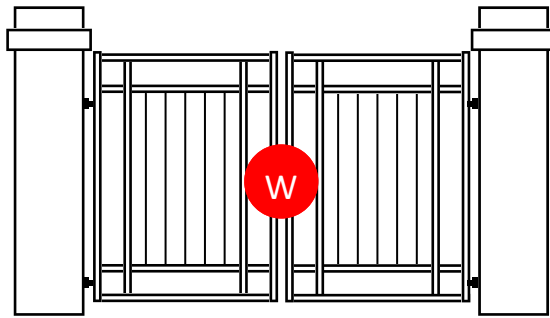

# Popular Driveway Gate Designs and Colours

**Riviera II**

*Available in Double Swing / Single Swing / Sliding - Galv Steel or Aluminium*

**Riviera III**

*Available in Double Swing / Single Swing / Sliding - Galv Steel or Aluminium*

**Sherwood II**

*Available in Double Swing / Single Swing / Sliding - Galv Steel or Aluminium*

**Tudor II**

*Available in Double Swing / Single Swing / Sliding - Galv Steel or Aluminium*

**Tudor III**

*Available in Double Swing / Single Swing / Sliding - Galv Steel or Aluminium*