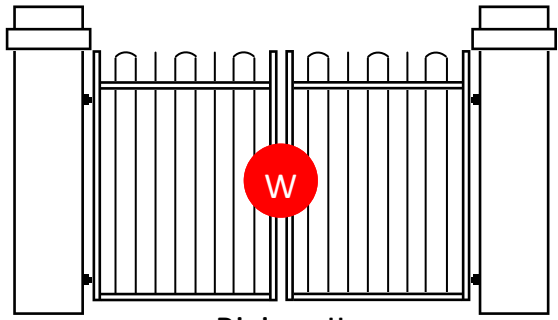

Popular Driveway Gate Designs and Colours

Riviera II

Available in Double Swing / Single Swing / Sliding - Galv Steel or Aluminium