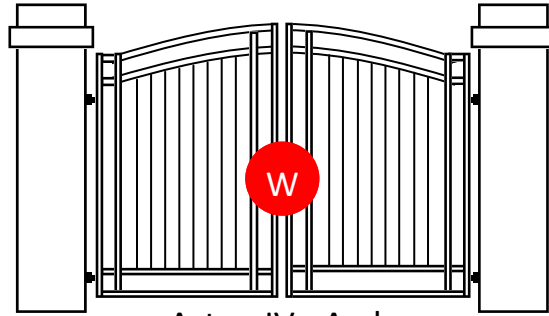

# Popular Driveway Gate Designs and Colours

**Ascot III**

Available in Double Swing / Single Swing / Sliding - Galv Steel or Aluminium

**Aston IV - Arch**

Available in Double Swing / Single Swing - Galv Steel or Aluminium