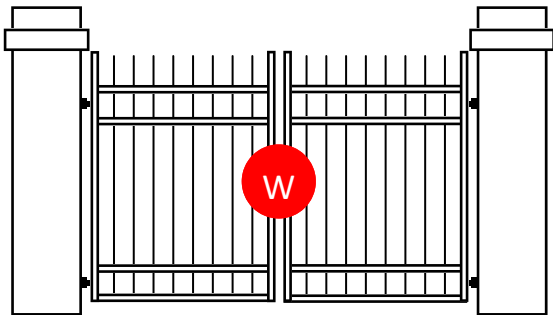

Balmain IV

Available in Double Swing / Single Swing / Sliding - Galv Steel or Aluminium