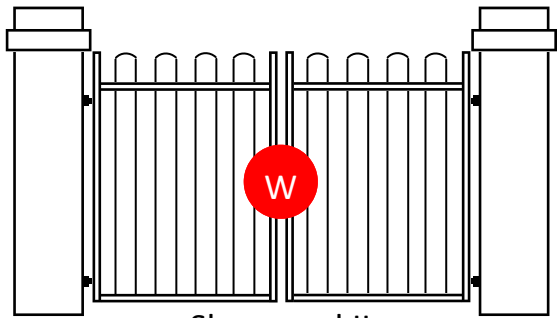

# Popular Driveway Gate Designs and Colours

**Riviera II**

*Available in Double Swing / Single Swing / Sliding - Galv Steel or Aluminium*

**Riviera III**

*Available in Double Swing / Single Swing / Sliding - Galv Steel or Aluminium*

**Sherwood II**

*Available in Double Swing / Single Swing / Sliding - Galv Steel or Aluminium*

**Tudor II**

*Available in Double Swing / Single Swing / Sliding - Galv Steel or Aluminium*

**Tudor III**

*Available in Double Swing / Single Swing / Sliding - Galv Steel or Aluminium*