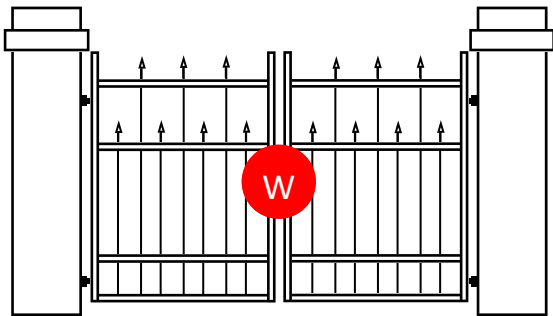

# Popular Driveway Gate Designs and Colours

**Manor III**

*Available in Double Swing / Single Swing / Sliding - Galv Steel or Aluminium*

**Manor IV**

*Available in Double Swing / Single Swing / Sliding - Galv Steel or Aluminium*