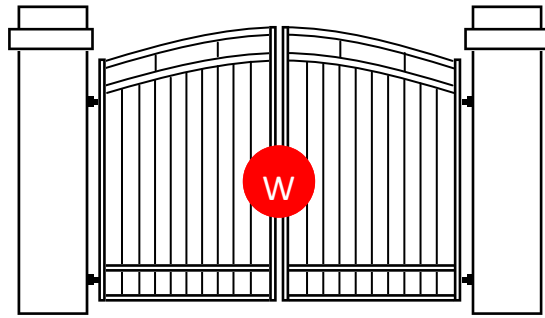

# WARNER.

Fences • Path & driveway gates • Auto-gate openers • Balustrades

0800 353 500 | [www.warnerfences.co.nz](http://www.warnerfences.co.nz)

These illustrations are a selection of the driveway gates available. There are many more design options available. Please ask your local Warner Franchisee. These designs are protected by Copyright.

# Popular Driveway Gate Designs and Colours

**Charleston IV - Arch**

*Available in Double Swing / Single Swing - Galv Steel or Aluminium*

**Chicago IV - Arch**

*Available in Double Swing / Single Swing - Galv Steel or Aluminium*