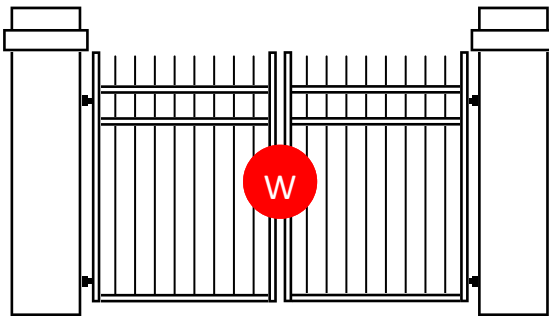

Balmain III

Available in Double Swing / Single Swing / Sliding - Galv Steel or Aluminium