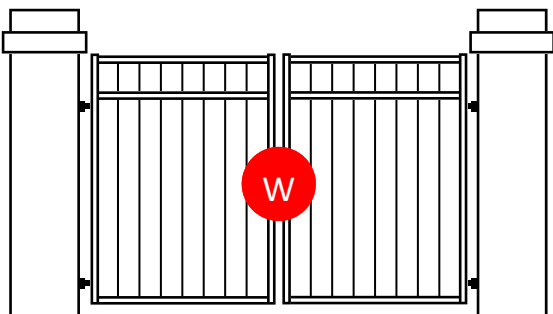

Regency III

Available in Double Swing / Single Swing / Sliding - Galv Steel or Aluminium