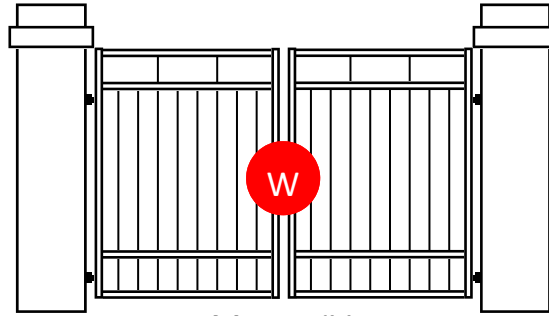

Manor IV

Available in Double Swing / Single Swing / Sliding - Galv Steel or Aluminium