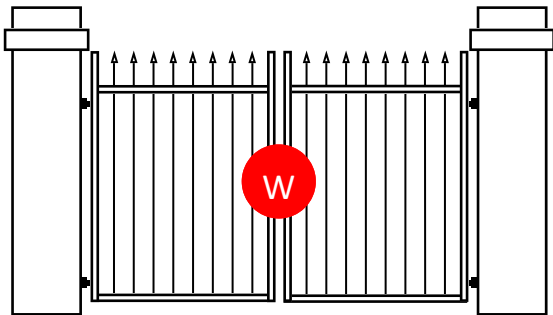

Oxford II

Available in Double Swing / Single Swing / Sliding - Galv Steel or Aluminium