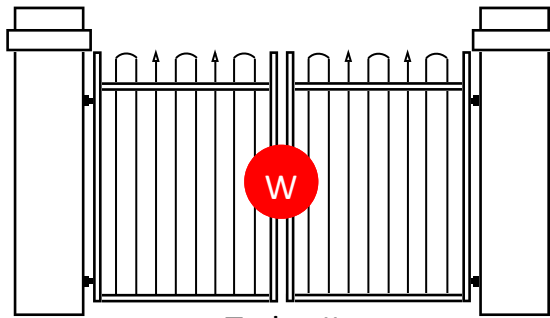

# Popular Driveway Gate Designs and Colours

**Riviera II**

*Available in Double Swing / Single Swing / Sliding - Galv Steel or Aluminium*

**Riviera III**

*Available in Double Swing / Single Swing / Sliding - Galv Steel or Aluminium*

**Sherwood II**

*Available in Double Swing / Single Swing / Sliding - Galv Steel or Aluminium*

**Tudor II**

*Available in Double Swing / Single Swing / Sliding - Galv Steel or Aluminium*

**Tudor III**

*Available in Double Swing / Single Swing / Sliding - Galv Steel or Aluminium*